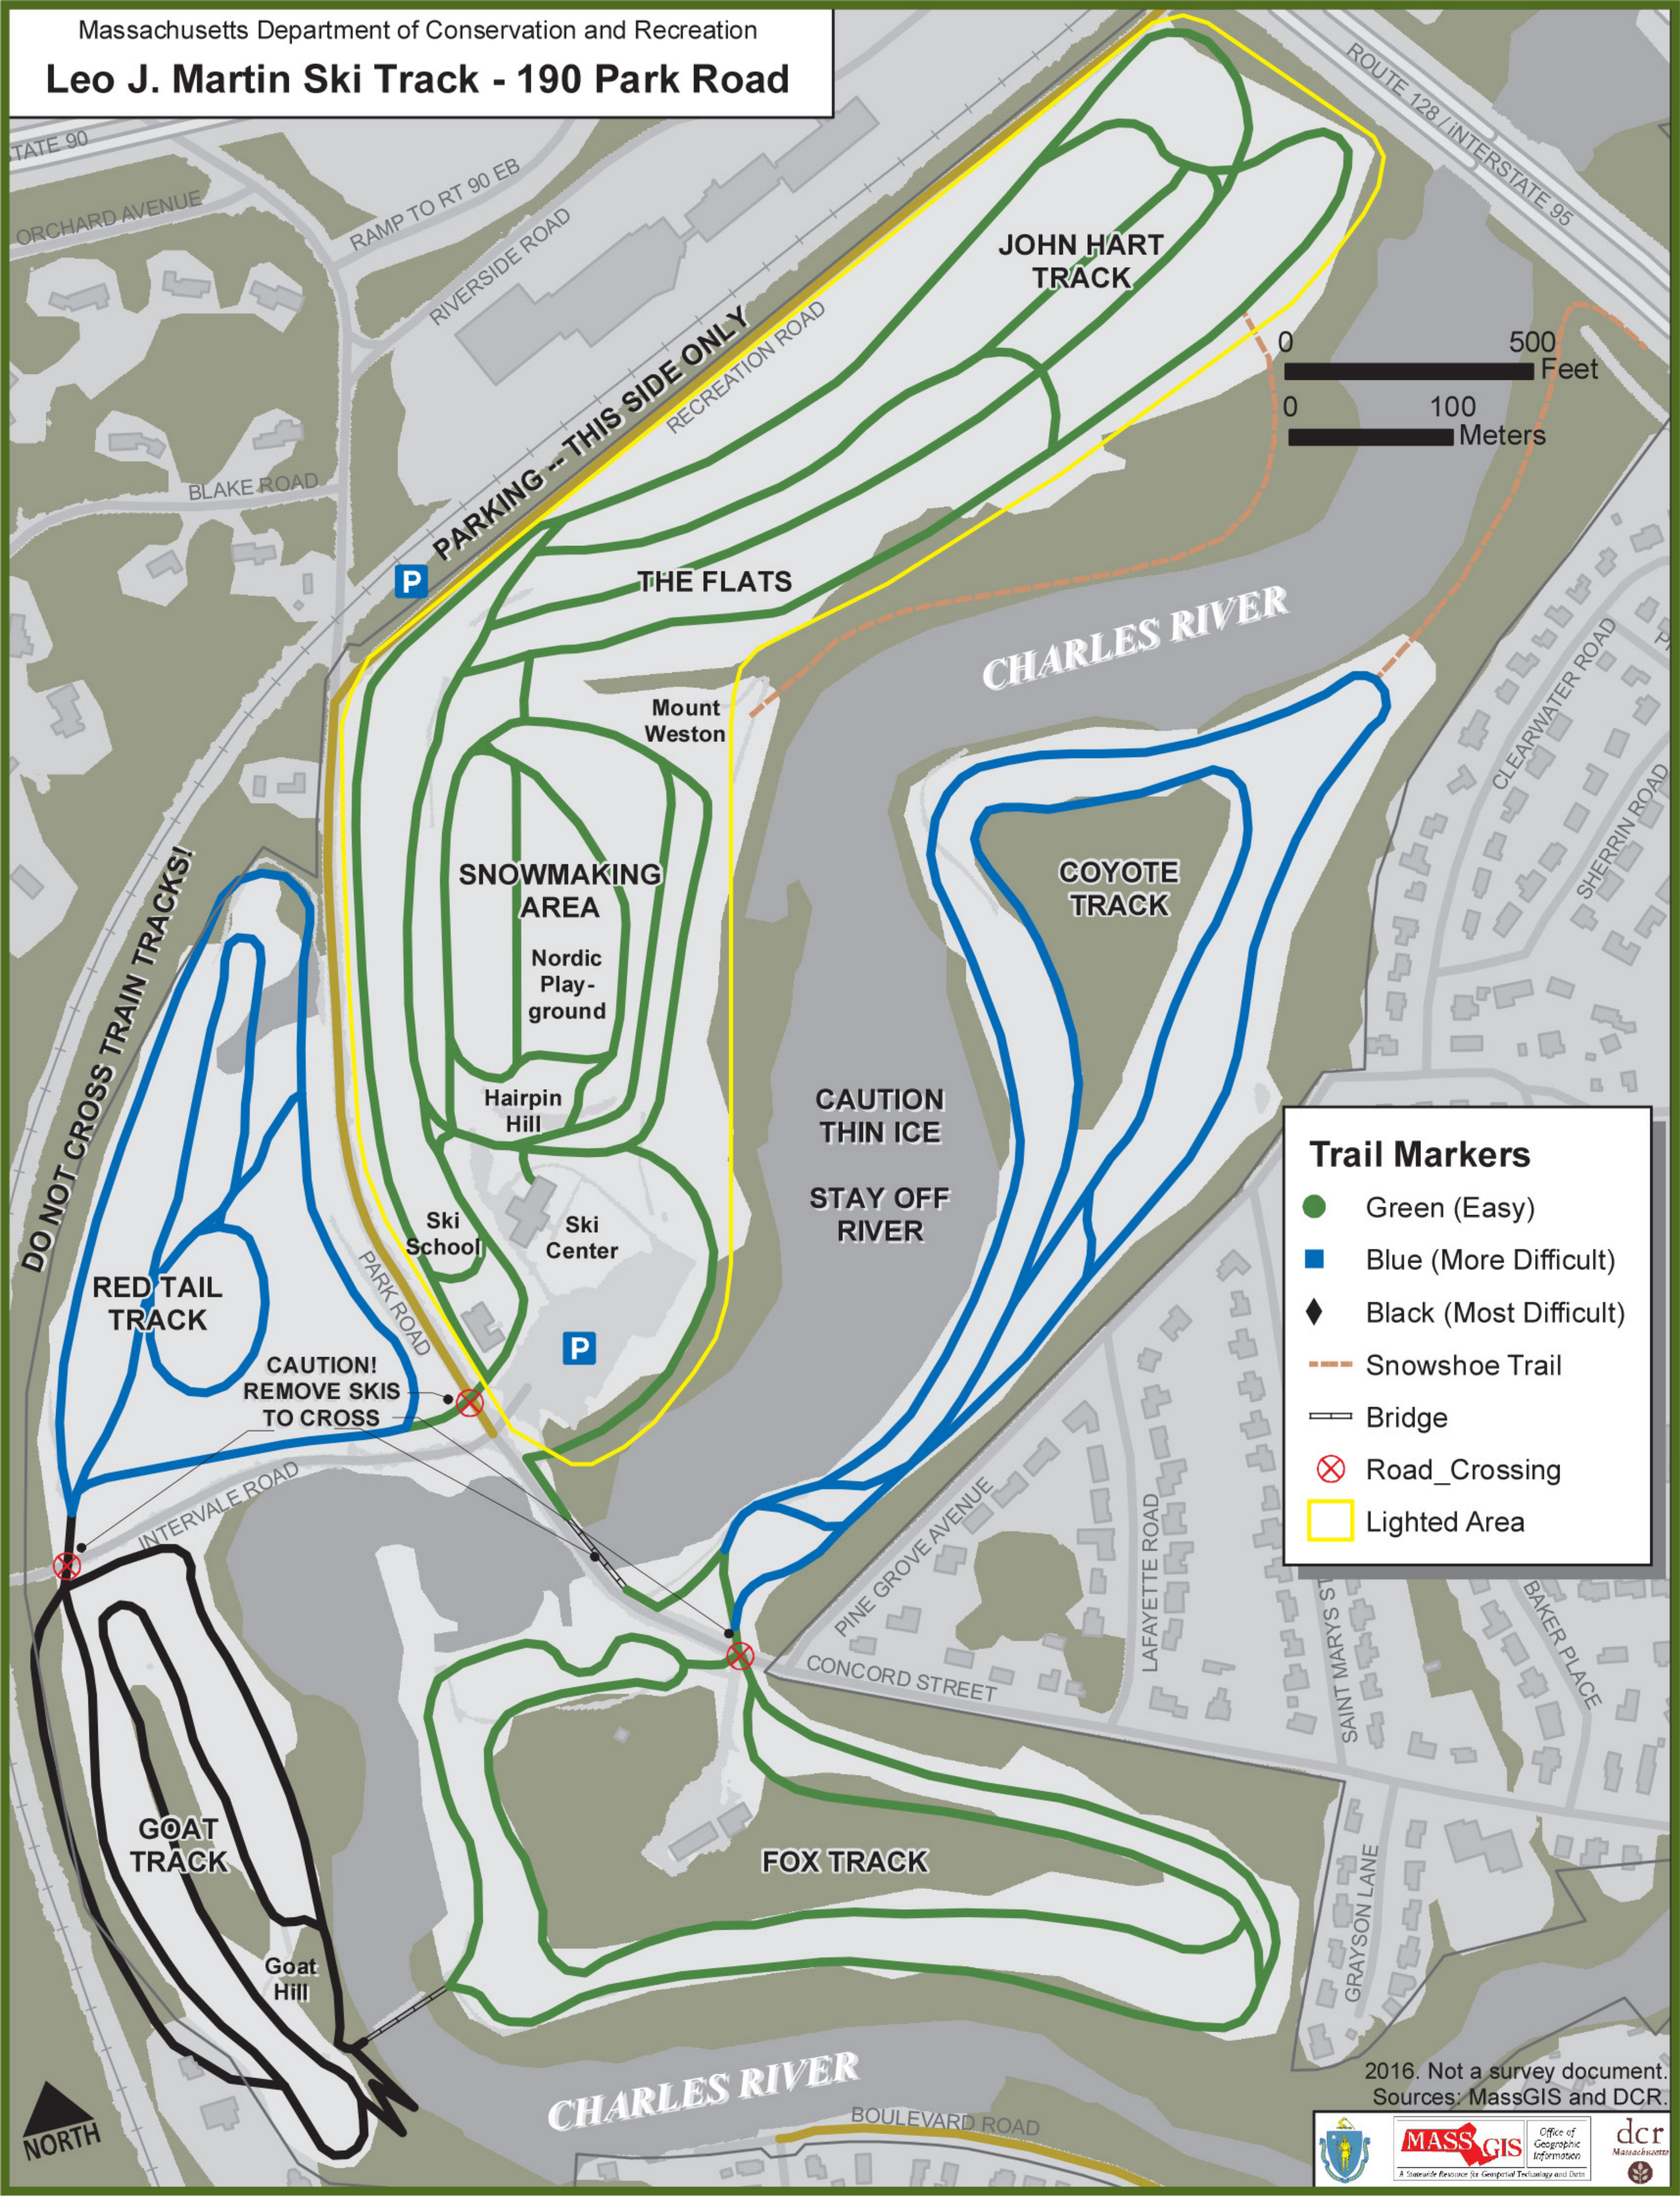

Massachusetts Department of Conservation and Recreation
Leo J. Martin Ski Track - 190 Park Road

Trail Markers

- Green (Easy)
- Blue (More Difficult)
- ◆ Black (Most Difficult)
- Snowshoe Trail
- ≡ Bridge
- ⊗ Road_Crossing
- Lighted Area

DO NOT CROSS TRAIN TRACKS!

CAUTION!
 REMOVE SKIS
 TO CROSS

CAUTION
 THIN ICE
 STAY OFF
 RIVER